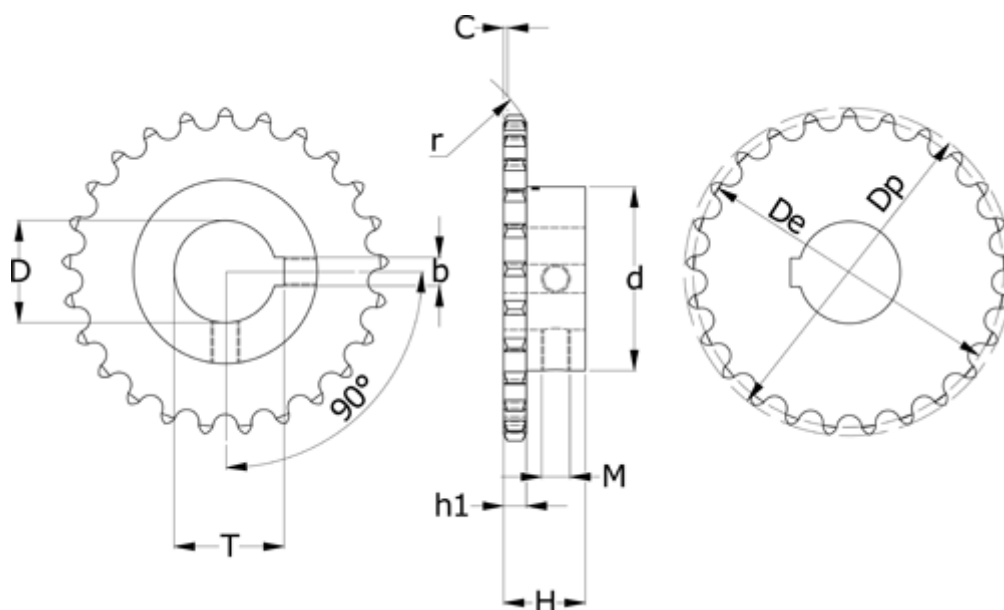

# Data Sheet

Article number: 616011008016032

Description: Sprocket 16 B-1 Z=16 simplex  
bore 32H7 with keyway

## Measures

b = 10	M = M8
C = 2.5	Number of teeth = 16
d = 100	Pitch = 25.4
D = 32	r = 26
De = 130.2	t = 35.3
Dp = 141	
H = 45	
h1 = 16.2	